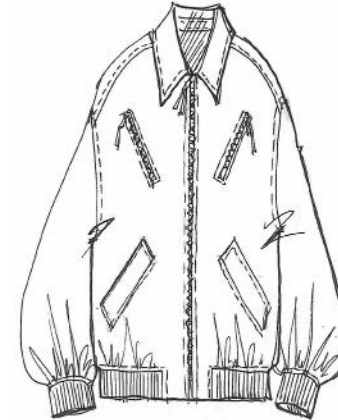

SPRING SUMMER

2023

STYLE **DENA 181-231**
COLOUR ALL COLS
PRICE **£40/108**

STYLE **DAHLIA 181-231**
COLOUR ALL COLS
PRICE

£61/165

STYLE **DODO 181-231**
COLOUR ALL COLS
PRICE

£84/227

STYLE **DEBBY 181-231**
COLOUR ALL COLS
PRICE