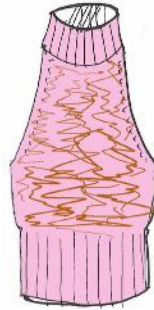

STYLE **ACE 121-231**
COLOUR **219 SUPER PINK**
PRICE