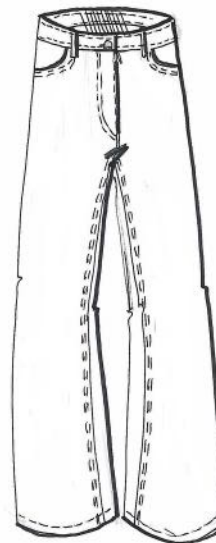

DAWN × DARE

SPRING SUMMER

2023

STYLE **PALOMA 135-231**
COLOUR 630 BLUE
PRICE **£83/224**

STYLE **POET 135-231**
COLOUR 630 BLUE
PRICE **£125/338**

STYLE **PENNI 135-231**
COLOUR 630 BLUE
PRICE **£87/235**

STYLE **PASSION 135-231**
COLOUR 630 BLUE
PRICE **£62/167**

DESSIN 135 DENIM FLOWER

COMP 54% RECYCLE COTTON, 19% PC, 22% RECYCLE PES, 5% AF

COLOURS 630 BLUE

SIZE RANGE 34 - 36 - 38 - 40 - 42

C/O **BG**

140

METALLIC FLOWER