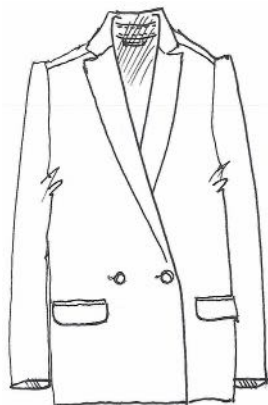

STYLE **POET 135-231**
COLOUR 630 BLUE
PRICE **£125/338**