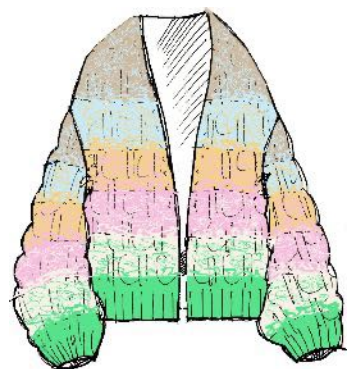

DAWN × DARE

SPRING SUMMER

2023

STYLE **ARENA RAINBOW 121-231**
COLOUR 900 MULTI
PRICE **£112/302**