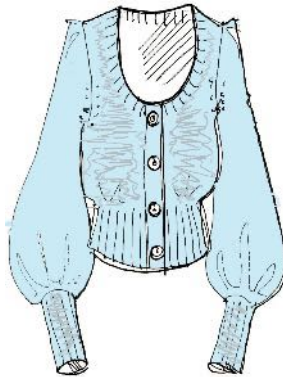

STYLE **AIDY 121-231**
COLOUR **621 ICE BLUE**
PRICE **£116/313**