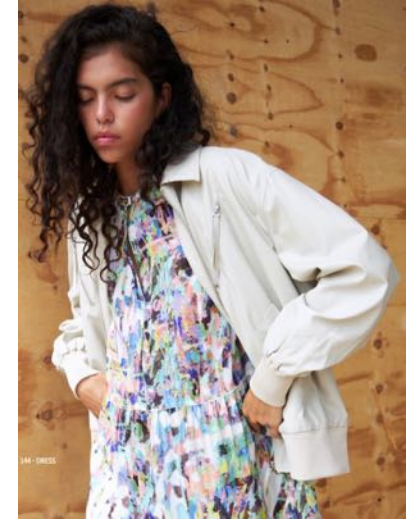

SPRING SUMMER

2023

STYLE **DENA 181-231**
COLOUR ALL COLS
PRICE **£40/108**

STYLE **DAHLIA 181-231**
COLOUR ALL COLS
PRICE

£61/165

STYLE **DODO 181-231**
COLOUR ALL COLS
PRICE

£84/227

STYLE **DEBBY 181-231**
COLOUR ALL COLS
PRICE