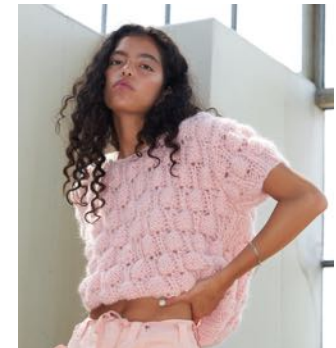

STYLE **ACACIA 121-231**
COLOUR 625 DEIA BLUE
PRICE