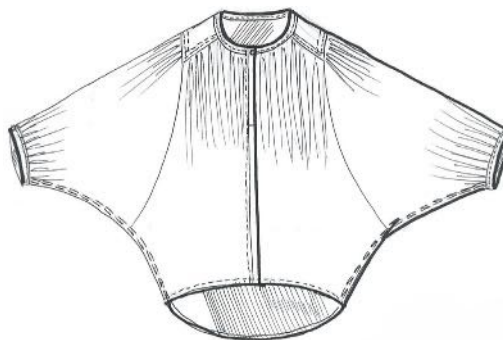

DAWN X DARE

SPRING SUMMER

2023