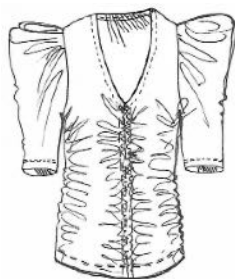

COL. 102 CHALK

COL. 208 DARK NUDE

COL. 544 JADE

COL. 199 BLACK

DAWN × DARE

SPRING SUMMER

2023

STYLE **CORRIE SH SL 141-231**
COLOUR ALL COLS
PRICE **£47/127**

STYLE **CAELIA 141-231**
COLOUR ALL COLS
PRICE **£94/254**

STYLE **CARABELLA 141-231**
COLOUR **ALL COLS EXCEPT COL 102**
PRICE **£103/278**

DESSIN 141 SHEER TENCEL
COMP 71% TENCEL, 21% PA
COLOURS 102 CHALK, 206 DARK NUDE, 544 JADE, 199 BLACK
SIZE RANGE 34-36-38-40-42
C/O CN