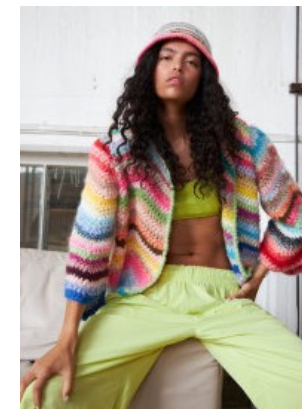

STYLE **GINZA 331-224**
COLOUR 900 MULTI
PRICE **£125/337**